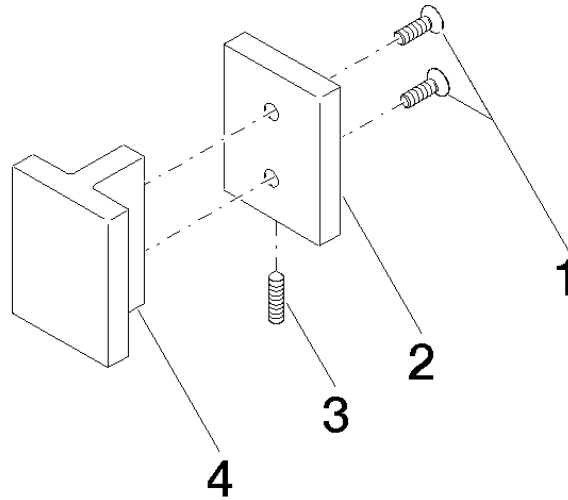

**Door handle - Chrome**

---

11 000 980

	Chrome	11 000 980-00
	Brushed Platinum	11 000 980-06
	Matte Black	11 000 980-33

**Required miscellaneous**

---

**Attachment set for towel bar/tumbler mounting on one side** 12 350 970 90  
-  
•for installation on glass tiles

**Required miscellaneous**

---

**Attachment set for towel bar/tumbler mounting on two sides -** 12 351 970 90

## Door handle - Chrome

---

11 000 980

mm [inches]

**Door handle - Chrome**

11 000 980

**Spare parts list**

No.	Item Number	Name	Quantity used	Delivery time
1	09 30 30 170 90	screw	2	2
2	08 17 98 557-00	cover	1	10
3	04 31 11 113 00 90	pin	1	2
4	08 17 98 558-00	handle	1	10